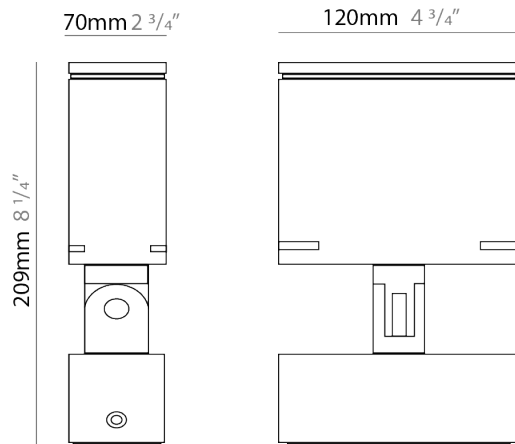

TARGET SURFACE

E9F233- _____ - _____
base number   Finish   Lens
                         Options   Options

1. To build a product code in our configurator select the specify button on the base model # product page
2. To build a manual product code on this datasheet choose from the options listed below in blue font and add the suffix to the base model #

GENERAL

Series: Target
Brand: Platek
Division: Exterior
Mounting Type: Surface
Mounting Location: Above Ground
Subcategory: Flood

PHYSICAL

Shape: Rectangle
Length (mm): 120
Length (in): 4 3/4
Width (mm): 70
Width (in): 2 3/4
Height (mm): 213
Height (in): 8 3/8
Light Distribution: Adjustable / Direct
Screws: A4 stainless steel
Diffuser: Clear tempered glass
Fixture Finish: [BLK / WHI / GRY / COR / ANT / BRZ](#)
Fixture Material: Aluminum Die Cast
Cable Details: 2000mm Cable

ELECTRICAL

Lamp Type: LED
Total Output Wattage (W): 16
Dimming: DMX
Driver Included: No
Driver Location: Remote
Driver Type: Constant Current - Universal
Driver Class: Class 2
Input Voltage (V): 120 - 277
Constant Current (MA): 700

LED

Number of LEDs: 8
Color Temperature (°K): RGBW
CRI: >80 CRI
Lamp Life (hrs): 60000
Special LEDs offerings: RGBW

OPTICAL

Optic°: [9 / 24 / 48 / ELL](#)
Adjustability: Rotational 330°; Tilt 90°

RATINGS AND CERTIFICATIONS

Certified By: Certified for North American Standards
IP Rating: IP66
IK Rating: IK08
Bug Rating: B1 U0 G0